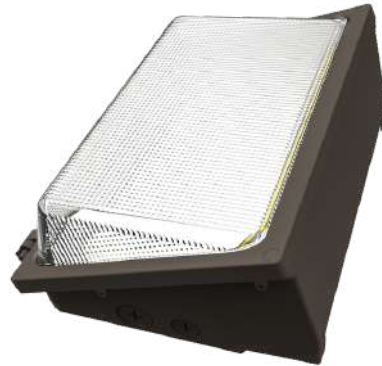

## LINEAR STRIP LIGHT

This linear strip fixture is an economical light designed for commercial applications. Designed for simple installation and flexibility it includes multiple wattages and colors built-in.

Watts (Selectable)	Color (Kelvin) (Selectable)	CRI	Efficacy (Lm/W)	Lumen Output (LM)	Voltage	Length
24/32/40W	3500/4000/5000K	80+	130	3120/4160/5200	AC 120-347V	4ft
60/70/80W	3500/4000/5000K	80+	130	7800/9100/10400	AC 120-347V	8ft

## VAPOUR TIGHT LIGHT

The ideal fixture for any building where humidity or water is present, or where a rugged light is required for tough environments.

Watts (Selectable)	Color (Kelvin)	CRI	Efficacy (Lm/W)	Lumen Output (LM)	Voltage	Length
45W	5000K	80+	130	5850	AC 100-277V	4ft
56W	5000K	80+	130	7280	AC 120-347V	4ft