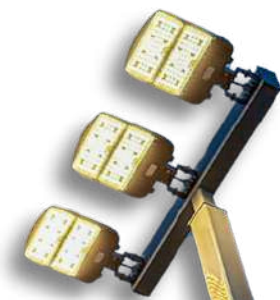

## AREAV3 SHOEBOX AREA LIGHT

Three wattages and three colors combined with a 120-347v driver make this shoebox light very flexible for many applications!