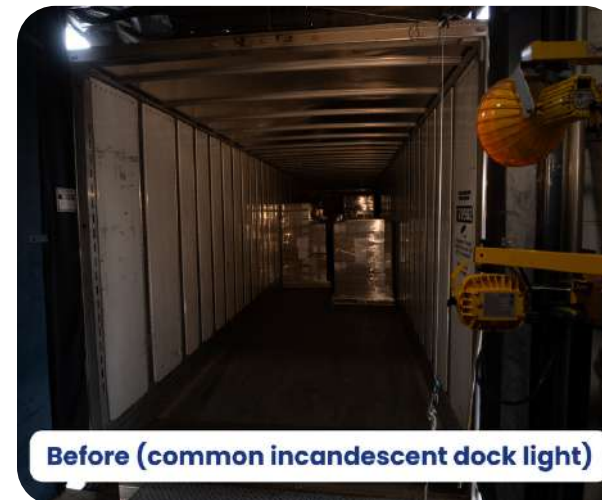

Watts	Color (Kelvin)	CRI	Efficacy (Lm/W)	Lumen Output (LM)	Voltage
20W	5000K	70+	140	2800	AC 100-277V
30W	5000K	70+	140	4200	AC 100-277V
40W	5000K	70+	140	5600	AC 100-277V
50W	5000K	70+	140	7000	AC 100-277V

Before (common incandescent dock light)