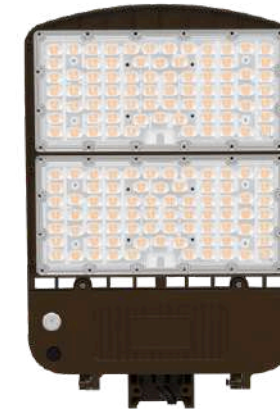

TUNDRA SHOEBOX AREA LIGHT

Use this high efficiency shoebox area light in a variety of applications including parking lots, roadways, buildings and much more.